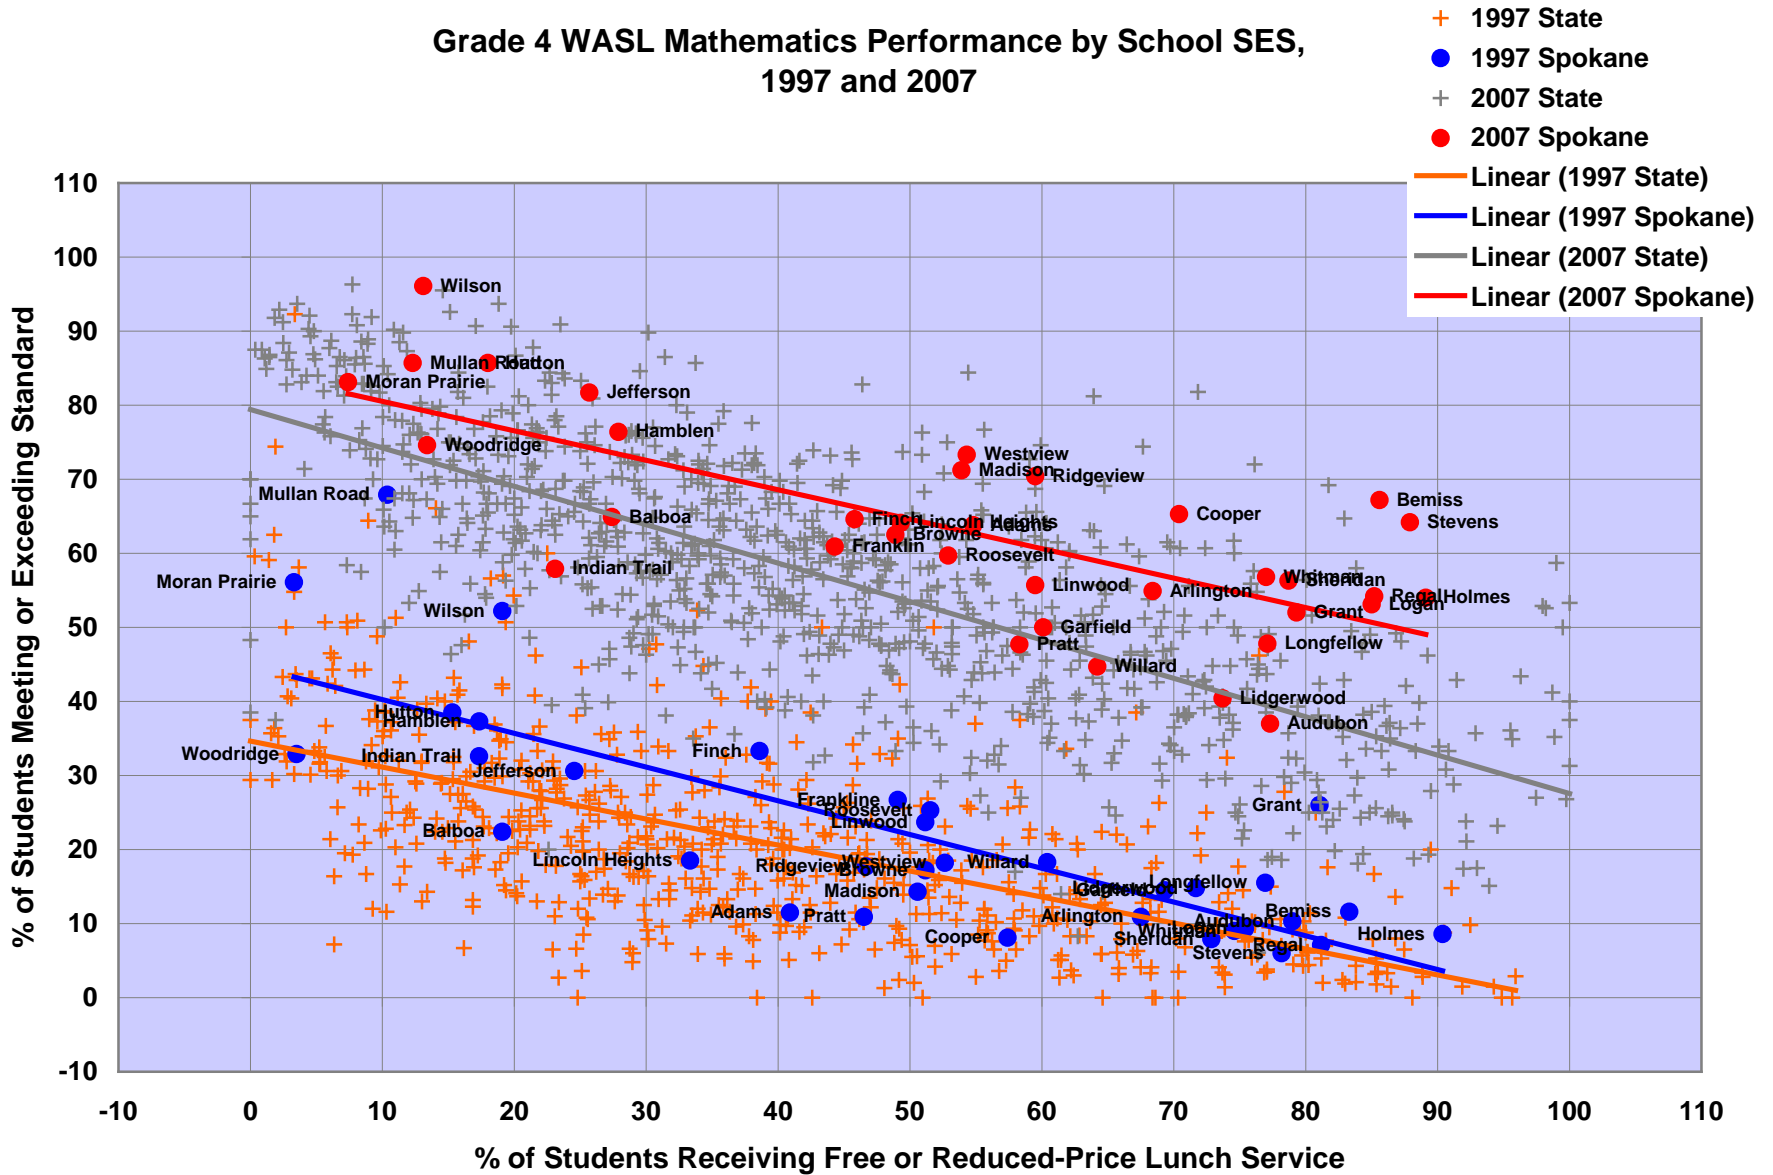

Grade 4 WASL Reading Performance by School SES, 1997 and 2007

Grade 4 WASL Mathematics Performance by School SES, 1997 and 2007

Grade 7 WASL Reading Performance by School SES 1998 and 2007

Grade 7 WASL Mathematics Performance by School SES 1998 and 2007

- + WA Schools 1998
- 1998 Spokane
- 2007 Spokane
- + 2007 WA Schools
- Linear (WA Schools 1998)
- Linear (1998 Spokane)
- Linear (2007 WA Schools)
- Linear (2007 Spokane)

Grade 10 WASL Mathematics Performance by School SES 1999 and 2007