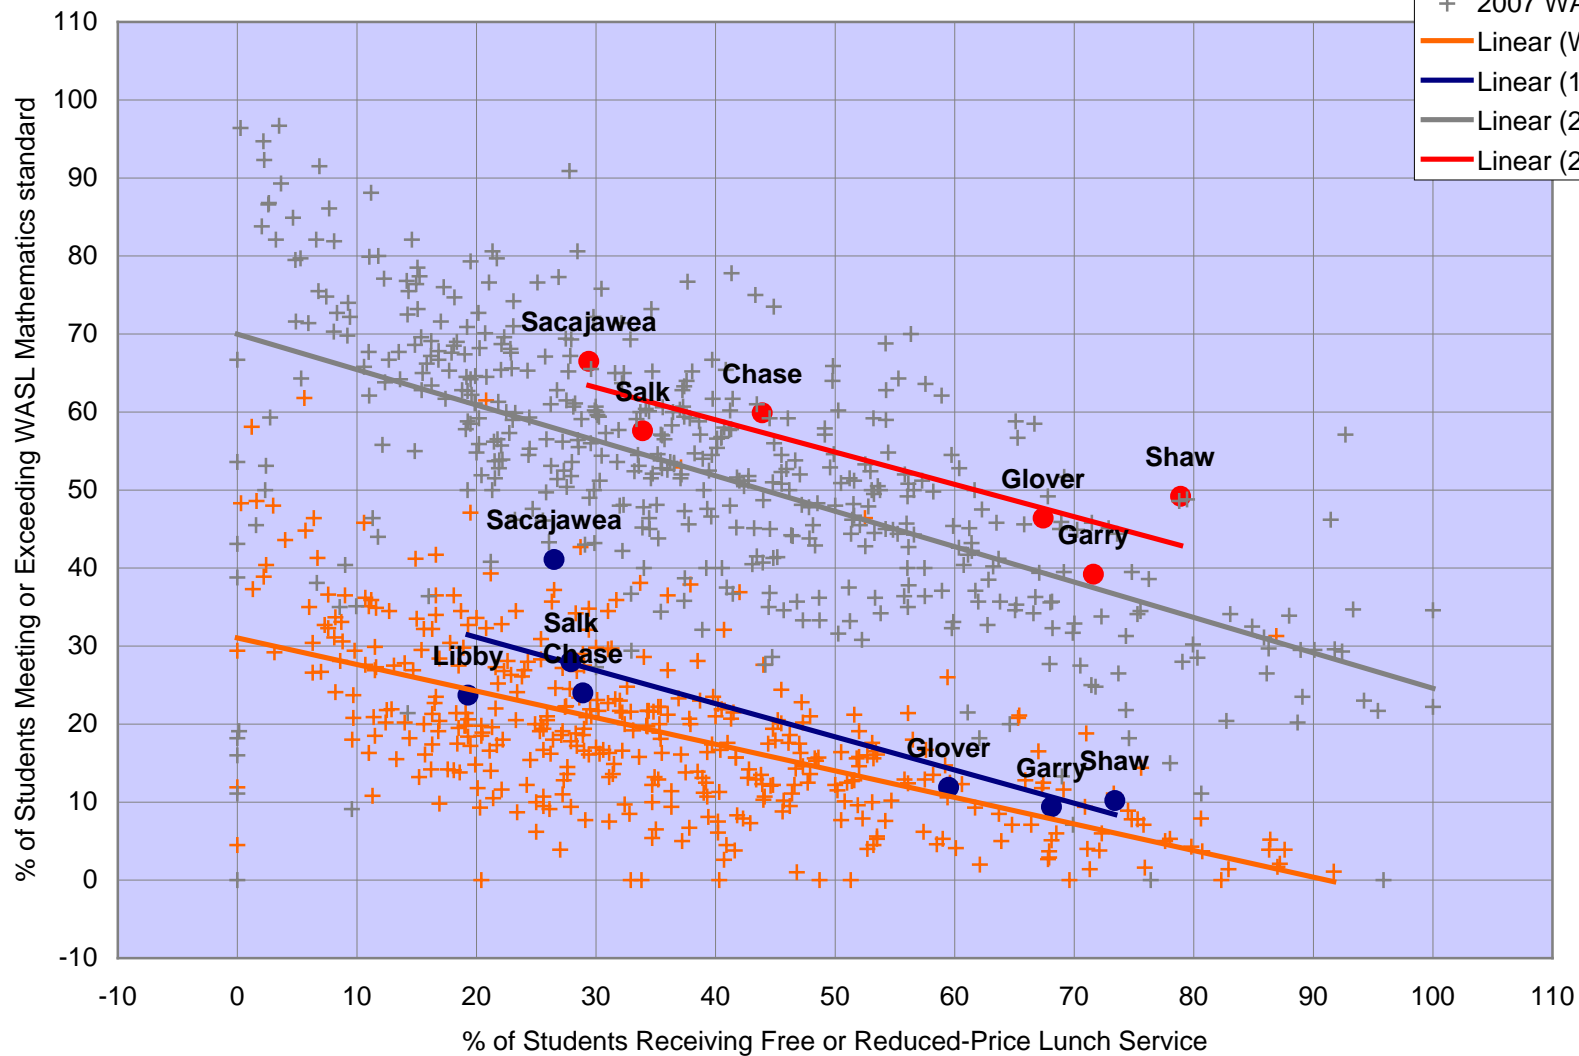

- + WA Schools 1998
- 1998 Spokane
- 2007 Spokane
- + 2007 WA Schools
- Linear (WA Schools 1998)
- Linear (1998 Spokane)
- Linear (2007 WA Schools)
- Linear (2007 Spokane)

Grade 10 WASL Mathematics Performance by School SES 1999 and 2007