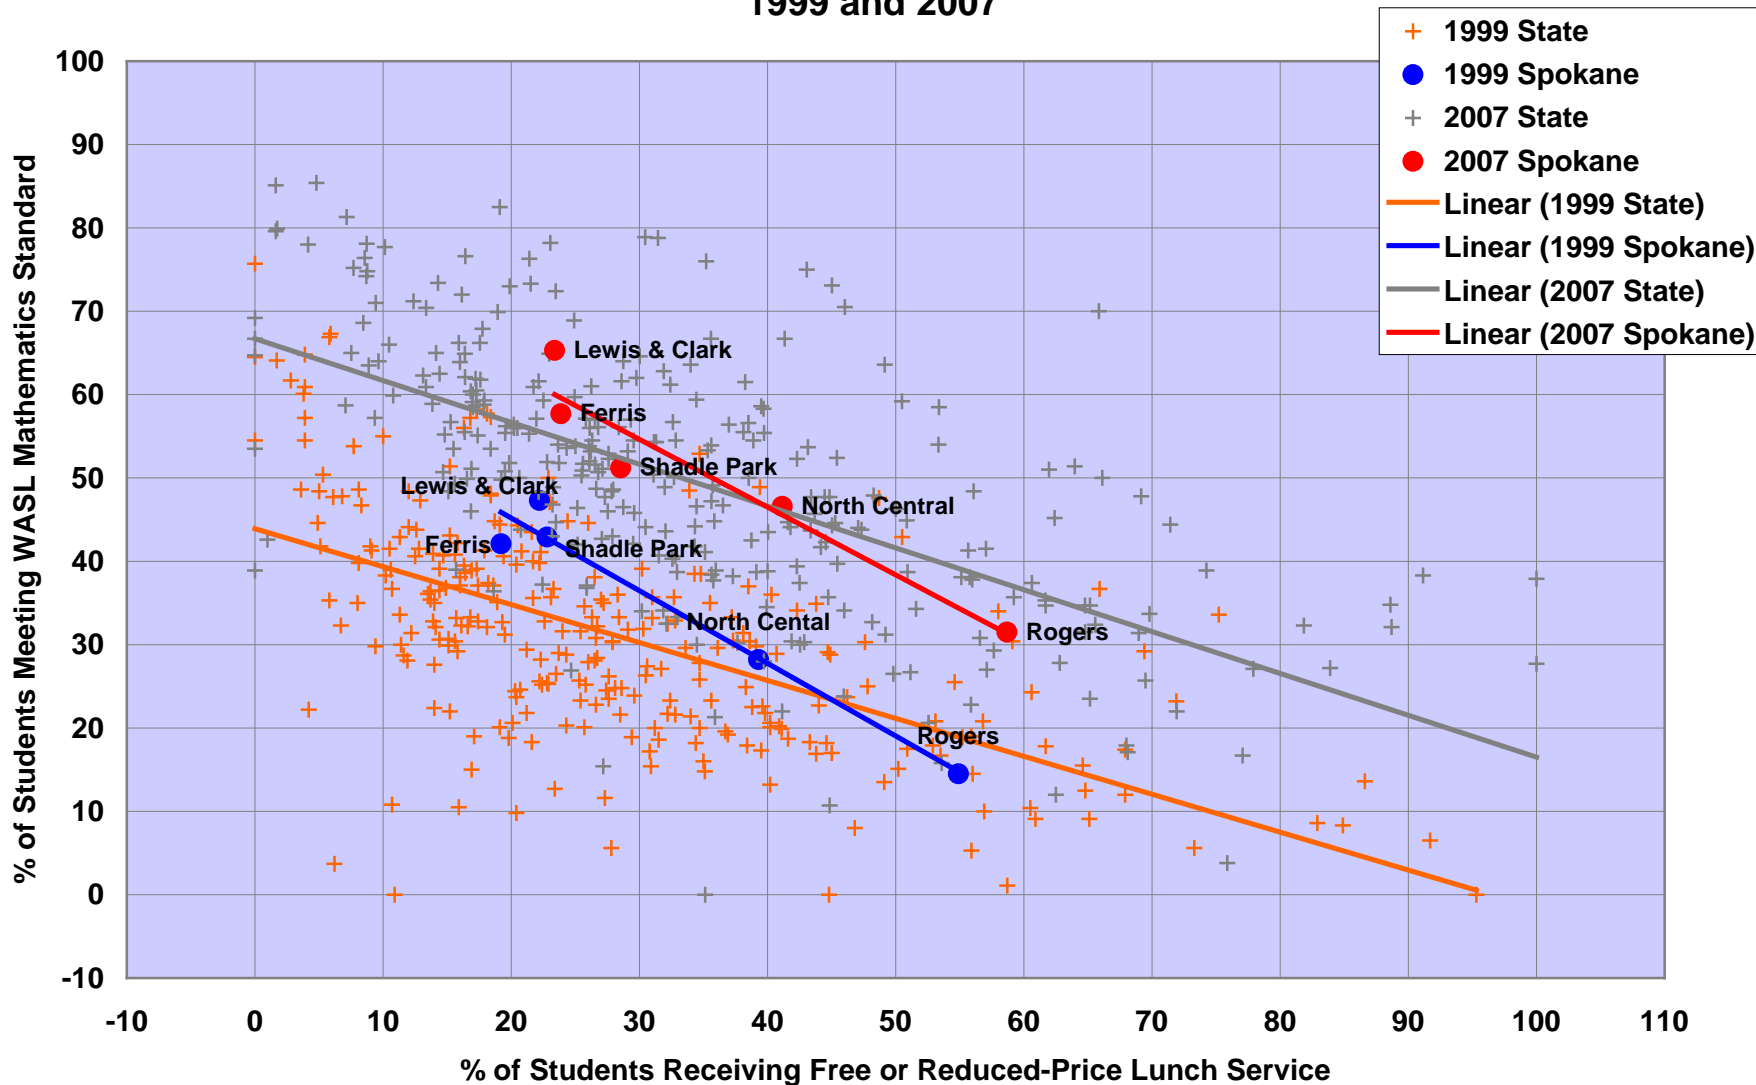

Grade 4 WASL Reading Performance by School SES, 1997 and 2007

Grade 4 WASL Mathematics Performance by School SES, 1997 and 2007

Grade 7 WASL Reading Performance by School SES 1998 and 2007

Grade 7 WASL Mathematics Performance by School SES 1998 and 2007

- + WA Schools 1998
- 1998 Spokane
- 2007 Spokane
- + 2007 WA Schools
- Linear (WA Schools 1998)
- Linear (1998 Spokane)
- Linear (2007 WA Schools)
- Linear (2007 Spokane)

Grade 10 WASL Mathematics Performance by School SES 1999 and 2007