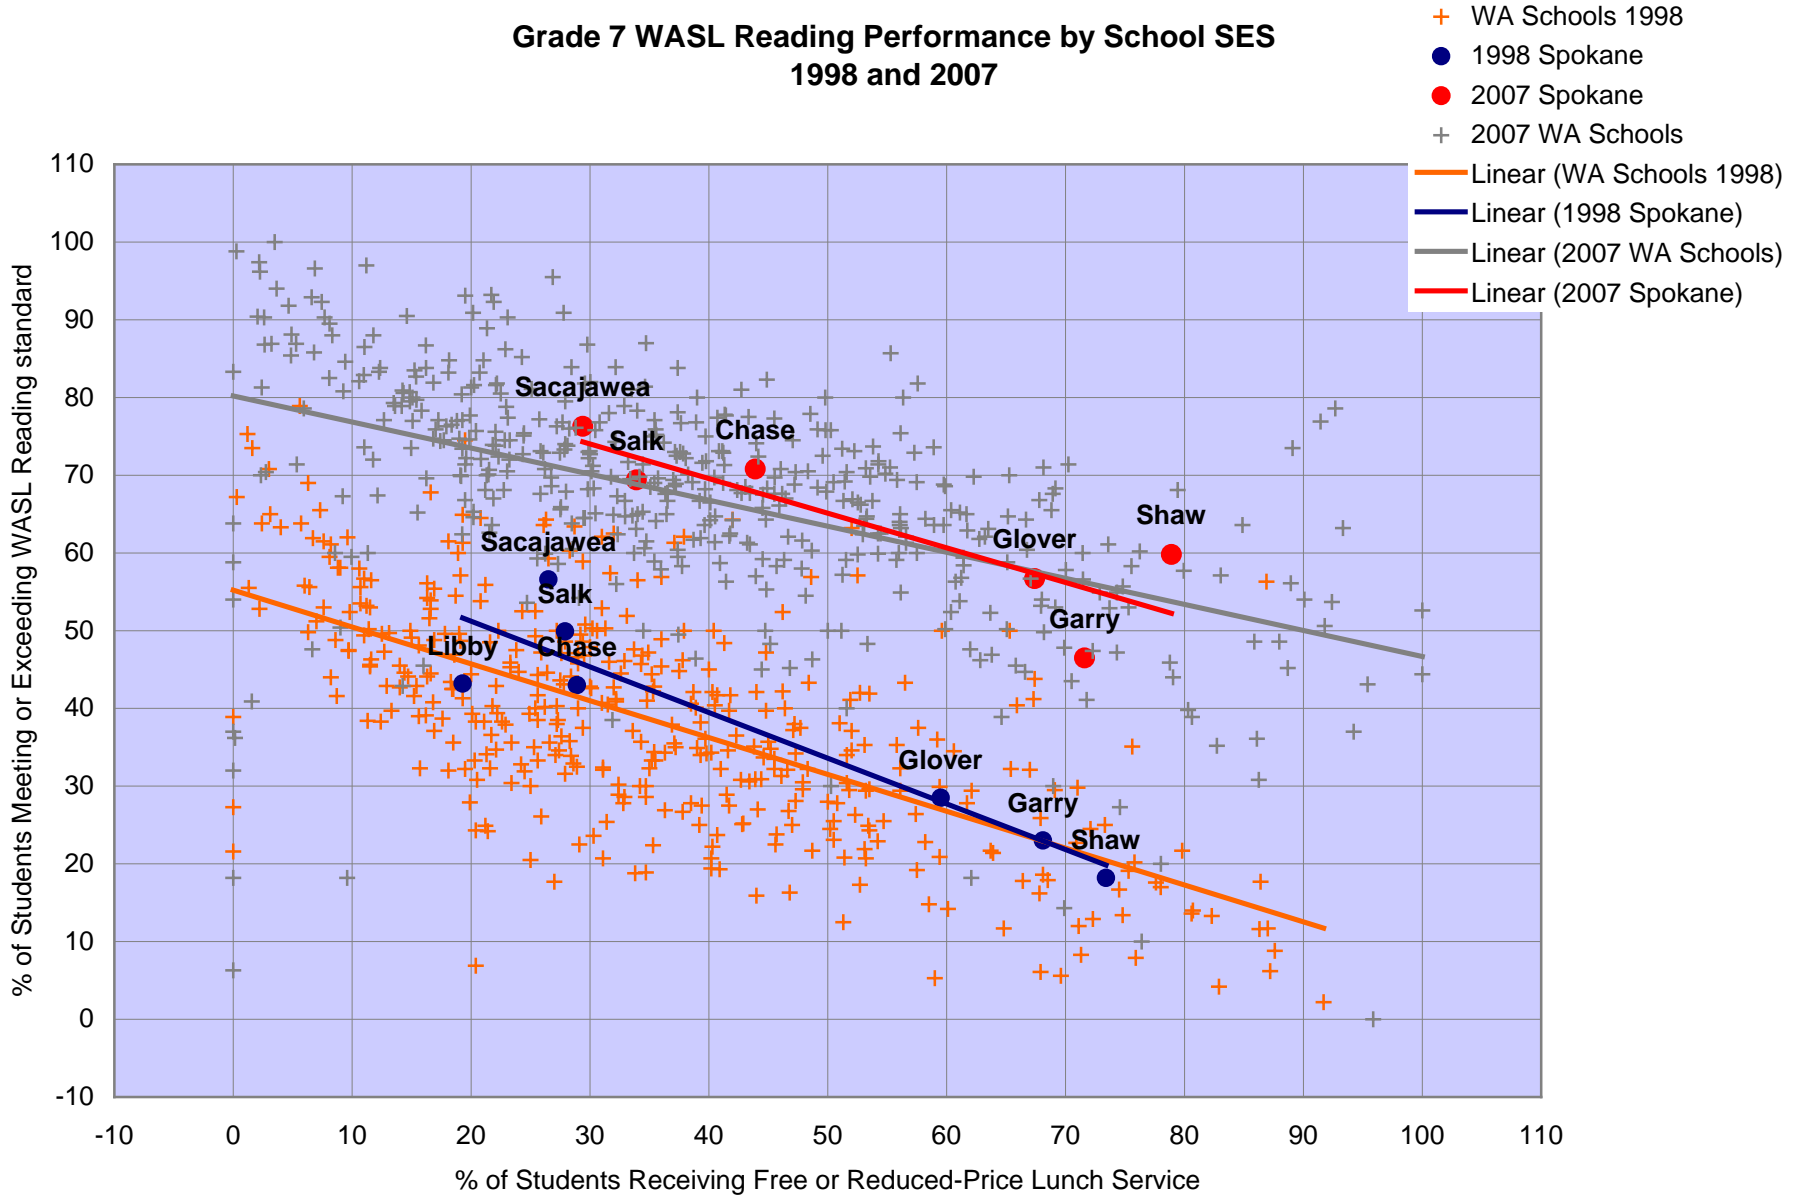

Grade 4 WASL Reading Performance by School SES, 1997 and 2007

Grade 4 WASL Mathematics Performance by School SES, 1997 and 2007

Grade 7 WASL Reading Performance by School SES 1998 and 2007

Grade 7 WASL Mathematics Performance by School SES 1998 and 2007

- + WA Schools 1998
- 1998 Spokane
- 2007 Spokane
- + 2007 WA Schools
- Linear (WA Schools 1998)
- Linear (1998 Spokane)
- Linear (2007 WA Schools)
- Linear (2007 Spokane)

Grade 10 WASL Mathematics Performance by School SES 1999 and 2007

Grade 10 WASL Reading Performance by School SES 1999 and 2007