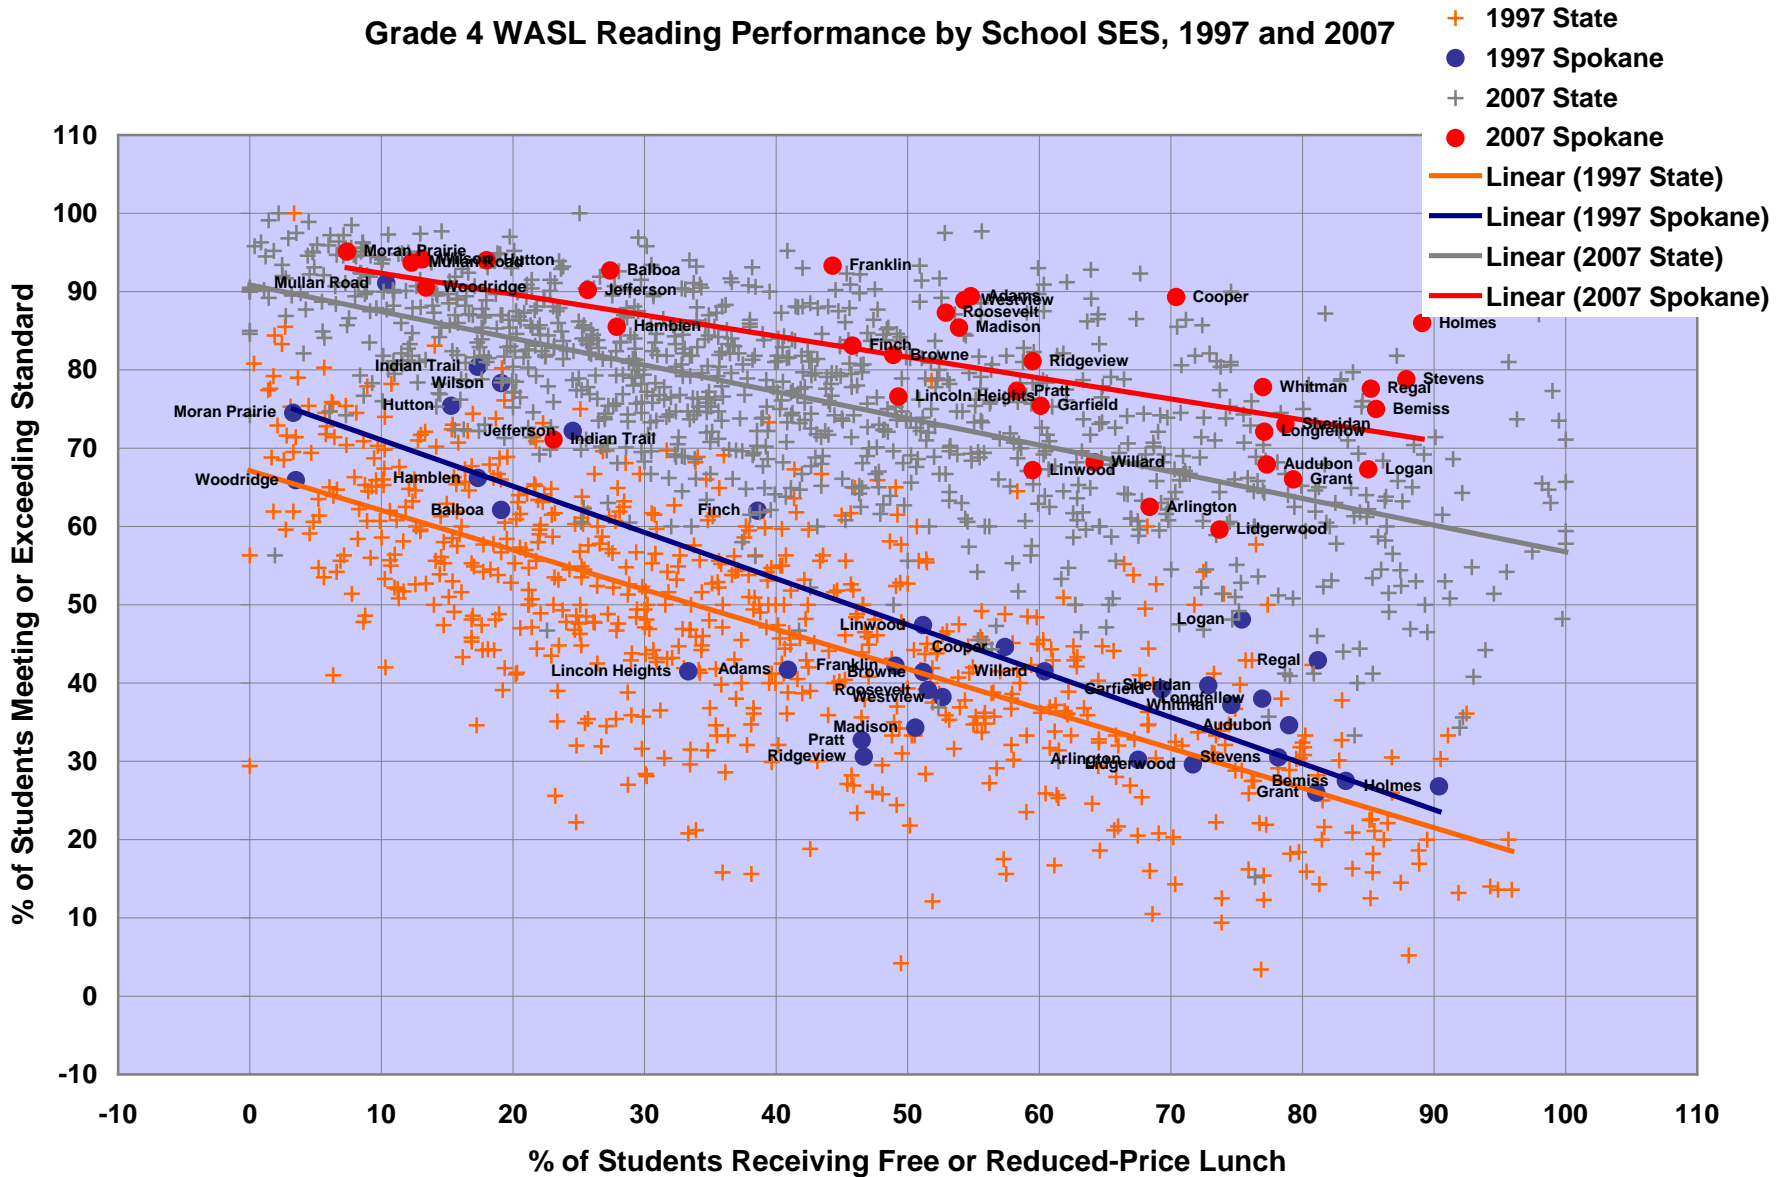

Grade 4 WASL Reading Performance by School SES, 1997 and 2007

Grade 4 WASL Mathematics Performance by School SES, 1997 and 2007

Grade 7 WASL Reading Performance by School SES 1998 and 2007

Grade 7 WASL Mathematics Performance by School SES 1998 and 2007

- + WA Schools 1998
- 1998 Spokane
- 2007 Spokane
- + 2007 WA Schools
- Linear (WA Schools 1998)
- Linear (1998 Spokane)
- Linear (2007 WA Schools)
- Linear (2007 Spokane)

Grade 10 WASL Mathematics Performance by School SES 1999 and 2007

Grade 10 WASL Reading Performance by School SES 1999 and 2007