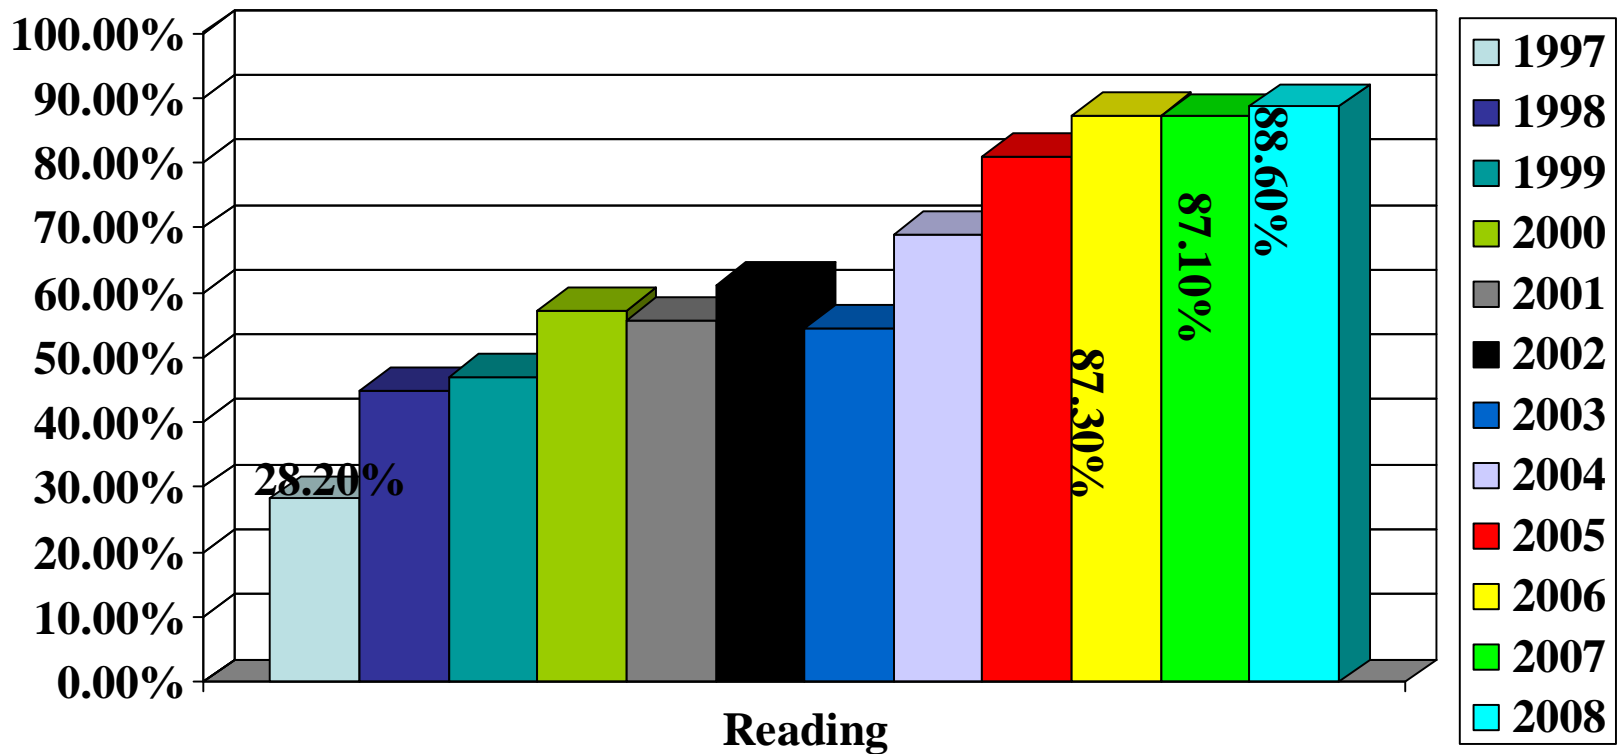

AUBURN SCHOOL DISTRICT Pioneer Elementary School

Culturally Diverse

Pioneer Demographics

Grade 4 WASL Reading Performance All Students

Grade Four Reading Hispanic Subgroup

Grade Four Reading Low Income Subgroup

Grade Four Reading ELL Subgroup

Grade Four Reading Ethnic Trend

*Includes all English and non-English speaking students