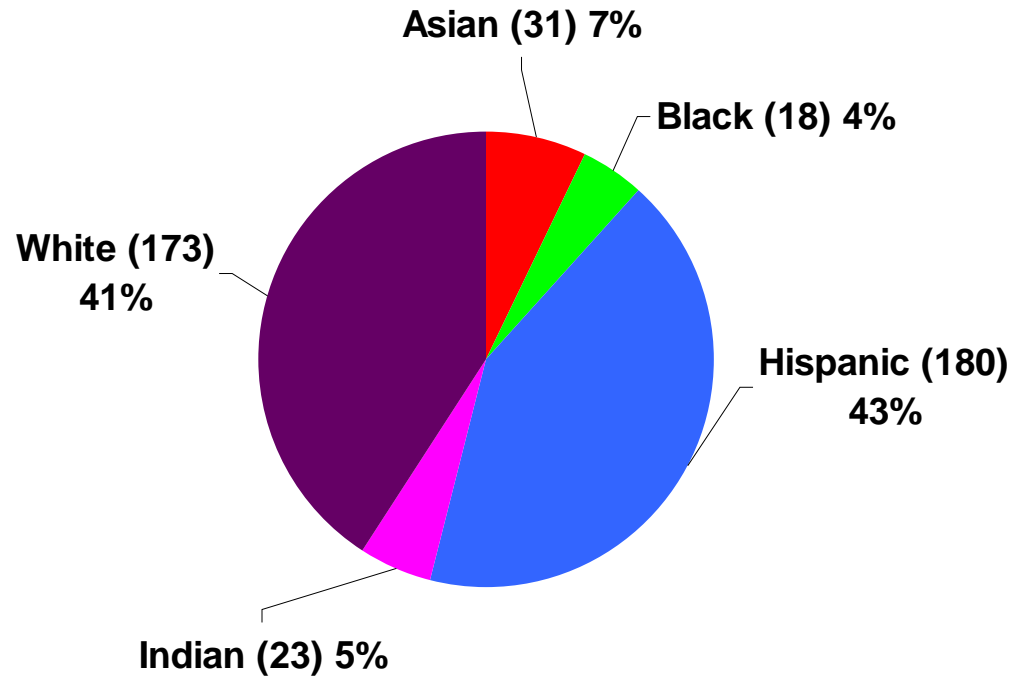

AUBURN SCHOOL DISTRICT Pioneer Elementary School

Culturally Diverse

Pioneer Demographics

Grade 4 WASL Reading Performance All Students

Grade Four Reading Hispanic Subgroup

Grade Four Reading Low Income Subgroup

Grade Four Reading ELL Subgroup

Grade Four Reading Ethnic Trend

*Includes all English and non-English speaking students