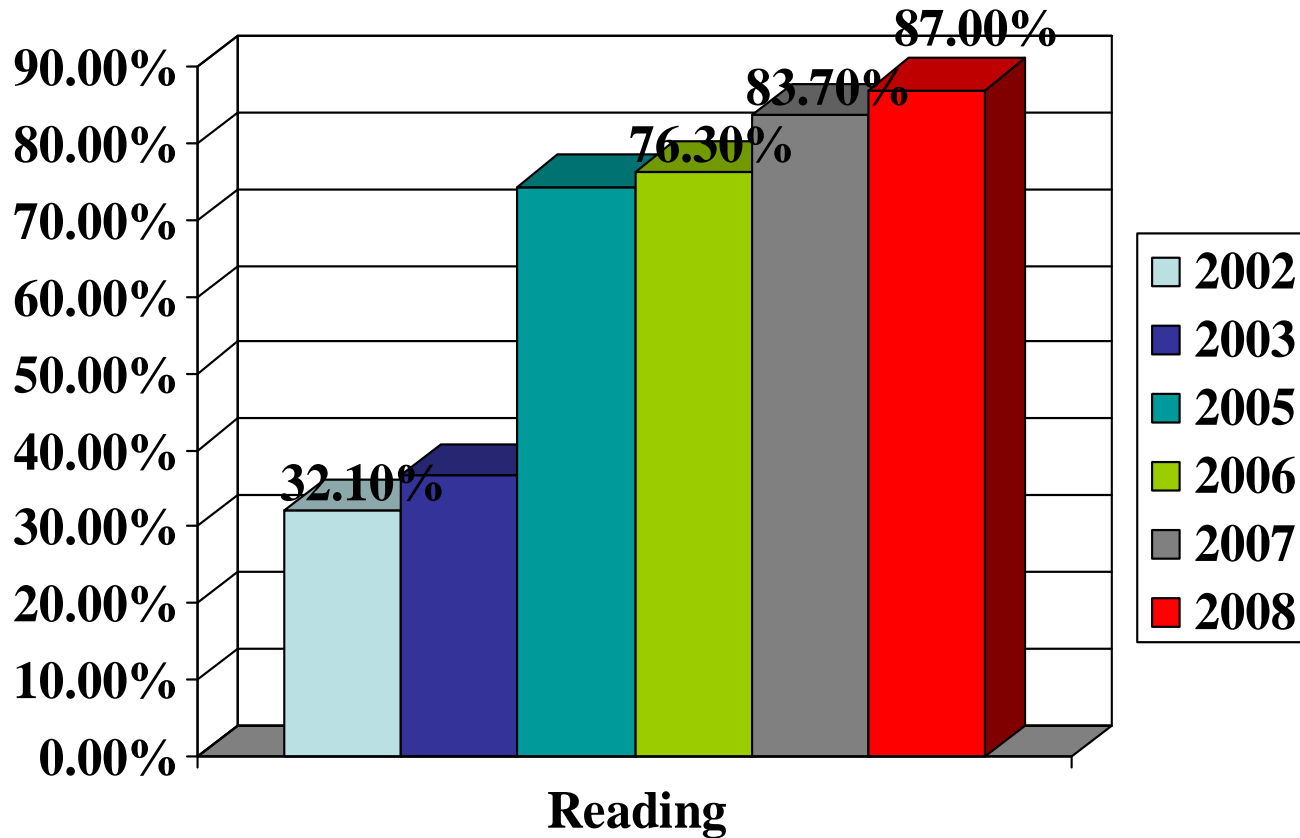

AUBURN SCHOOL DISTRICT Pioneer Elementary School

Culturally Diverse

Pioneer Demographics

Grade 4 WASL Reading Performance All Students

Grade Four Reading Hispanic Subgroup

Grade Four Reading Low Income Subgroup

Grade Four Reading ELL Subgroup

Grade Four Reading Ethnic Trend

*Includes all English and non-English speaking students