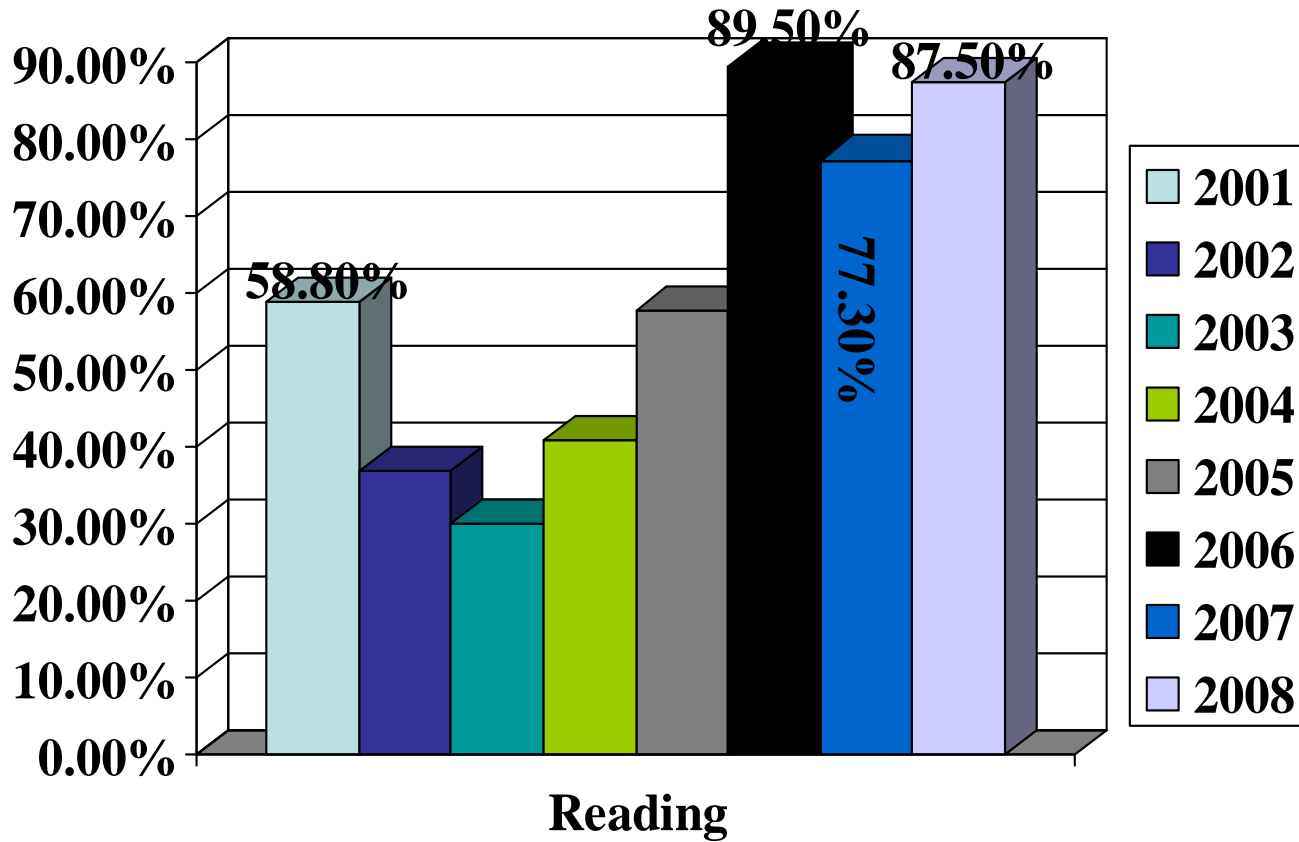

AUBURN SCHOOL DISTRICT Pioneer Elementary School

Culturally Diverse

Pioneer Demographics

Grade 4 WASL Reading Performance All Students

Grade Four Reading Hispanic Subgroup

Grade Four Reading Low Income Subgroup

Grade Four Reading ELL Subgroup

Grade Four Reading Ethnic Trend

*Includes all English and non-English speaking students