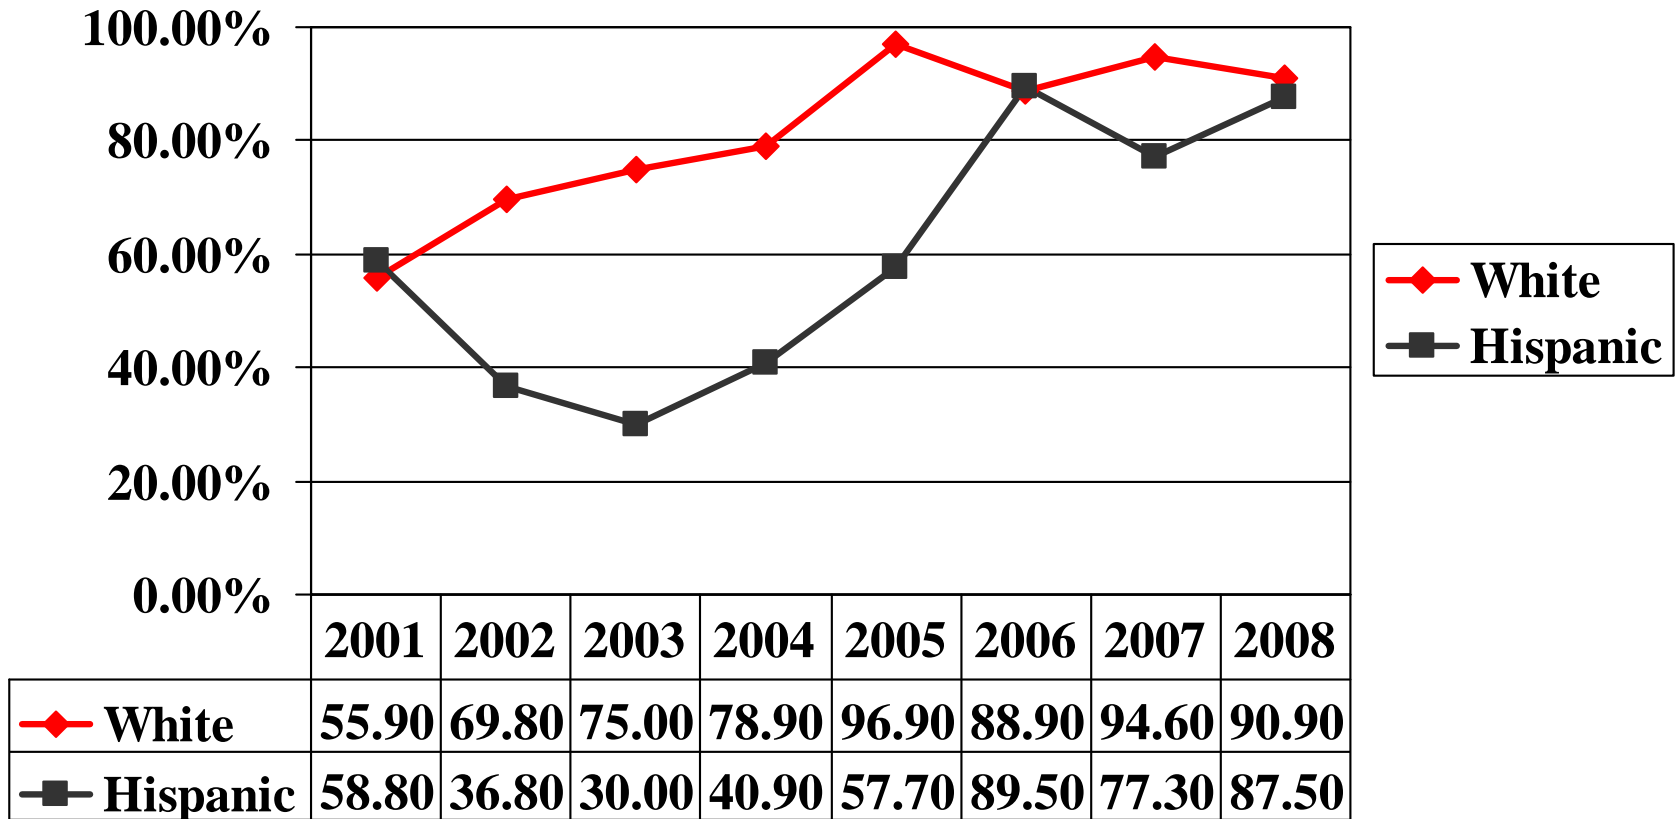

AUBURN SCHOOL DISTRICT Pioneer Elementary School

Culturally Diverse

Pioneer Demographics

Grade 4 WASL Reading Performance All Students

Grade Four Reading Hispanic Subgroup

Grade Four Reading Low Income Subgroup

Grade Four Reading ELL Subgroup

Grade Four Reading Ethnic Trend

*Includes all English and non-English speaking students