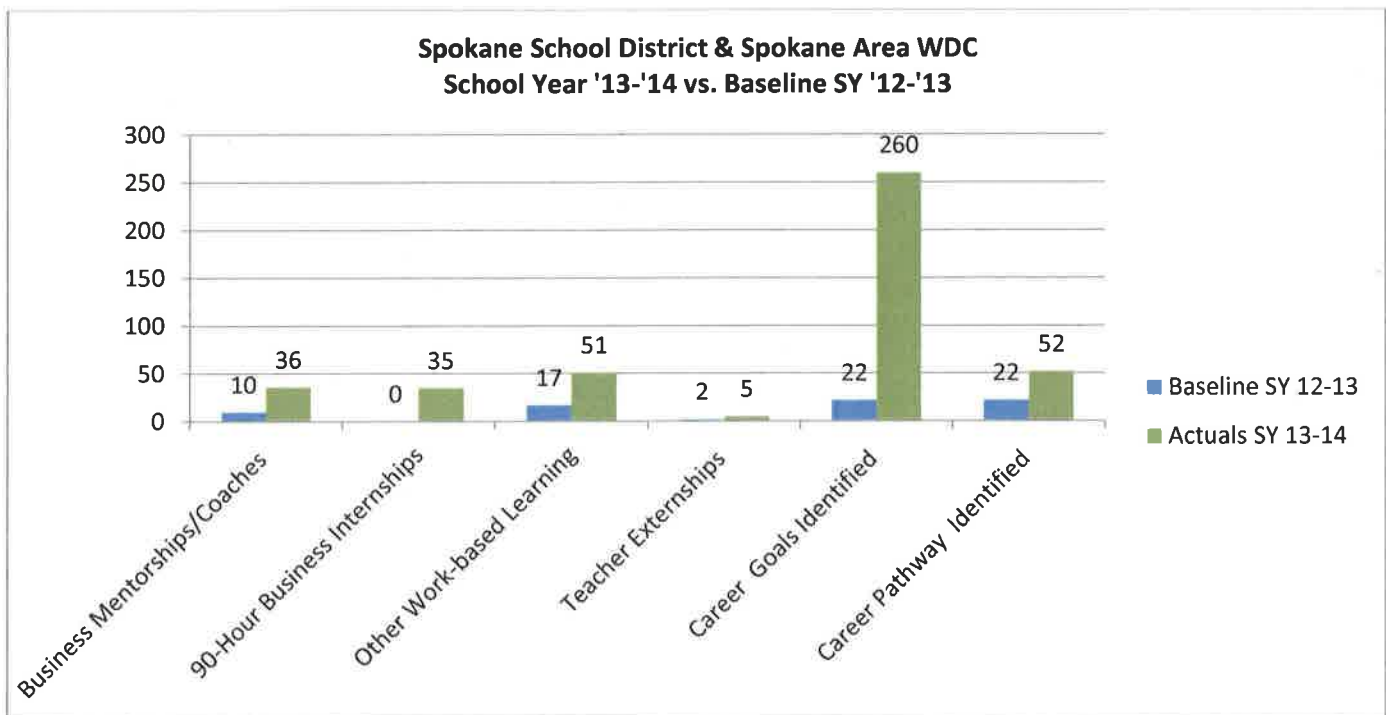

Career Readiness for a Working Washington: Data from baseline SY '12-'13 compared to actuals from SY '13-'14.

Note: These are not school-district-wide numbers. These are the outcomes for the schools in each district where Career Readiness for a Working Washington was implemented.