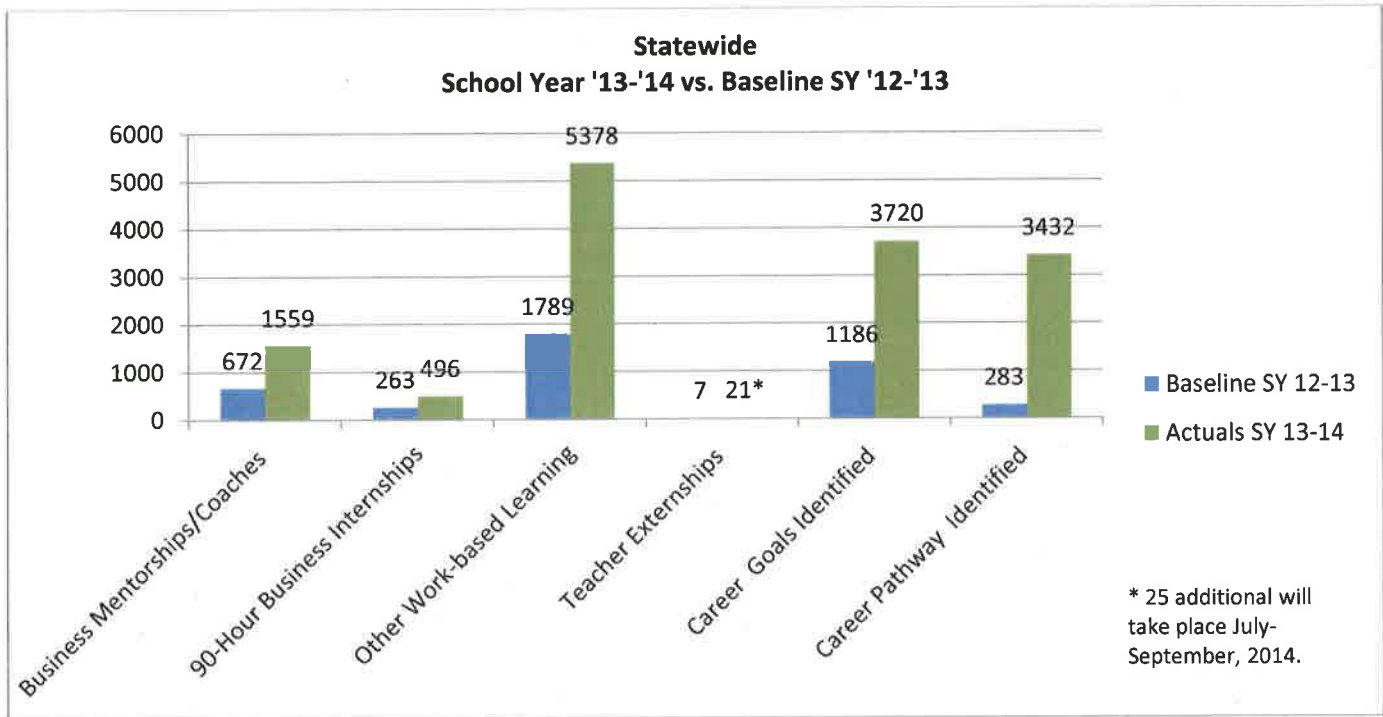

Career Readiness for a Working Washington: Data from baseline SY '12-'13 compared to actuals from SY '13-'14.

Note: These are not school-district-wide numbers. These are the outcomes for the schools in each district where Career Readiness for a Working Washington was implemented.