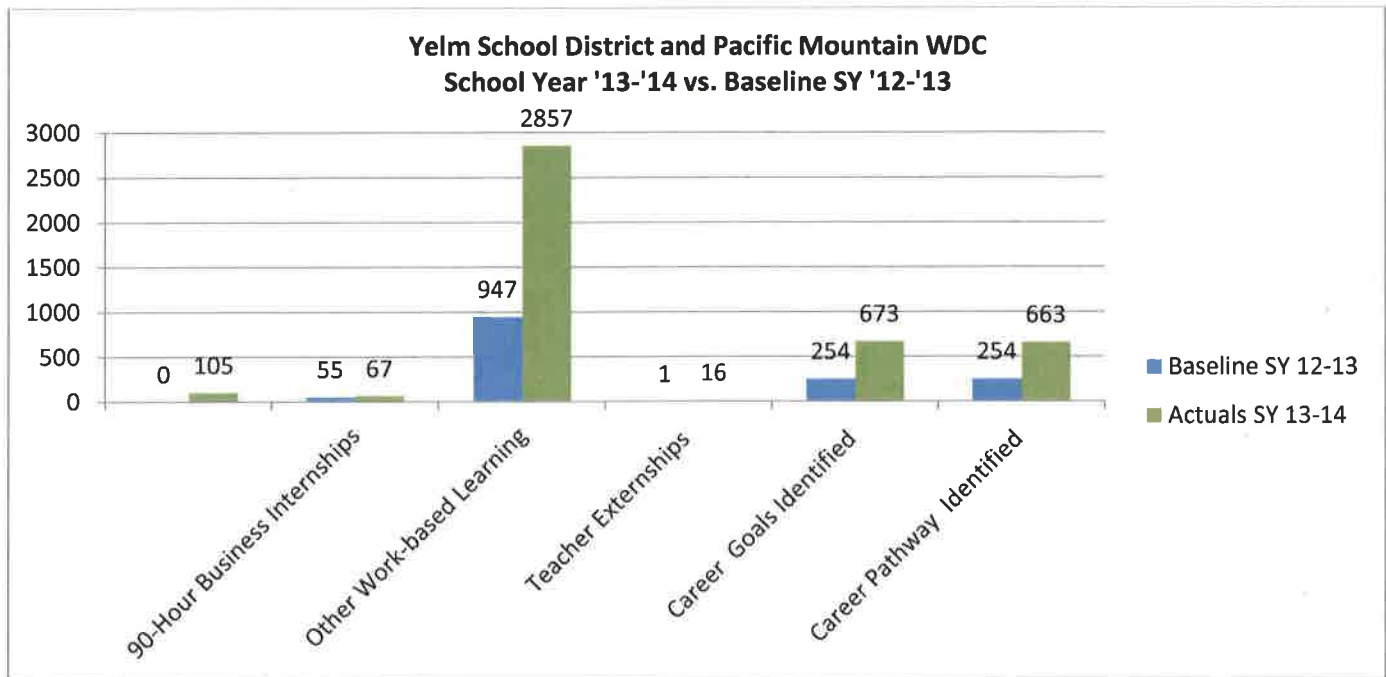

Career Readiness for a Working Washington: Data from baseline SY '12-'13 compared to actuals from SY '13-'14.

Note: These are not school-district-wide numbers. These are the outcomes for the schools in each district where Career Readiness for a Working Washington was implemented.