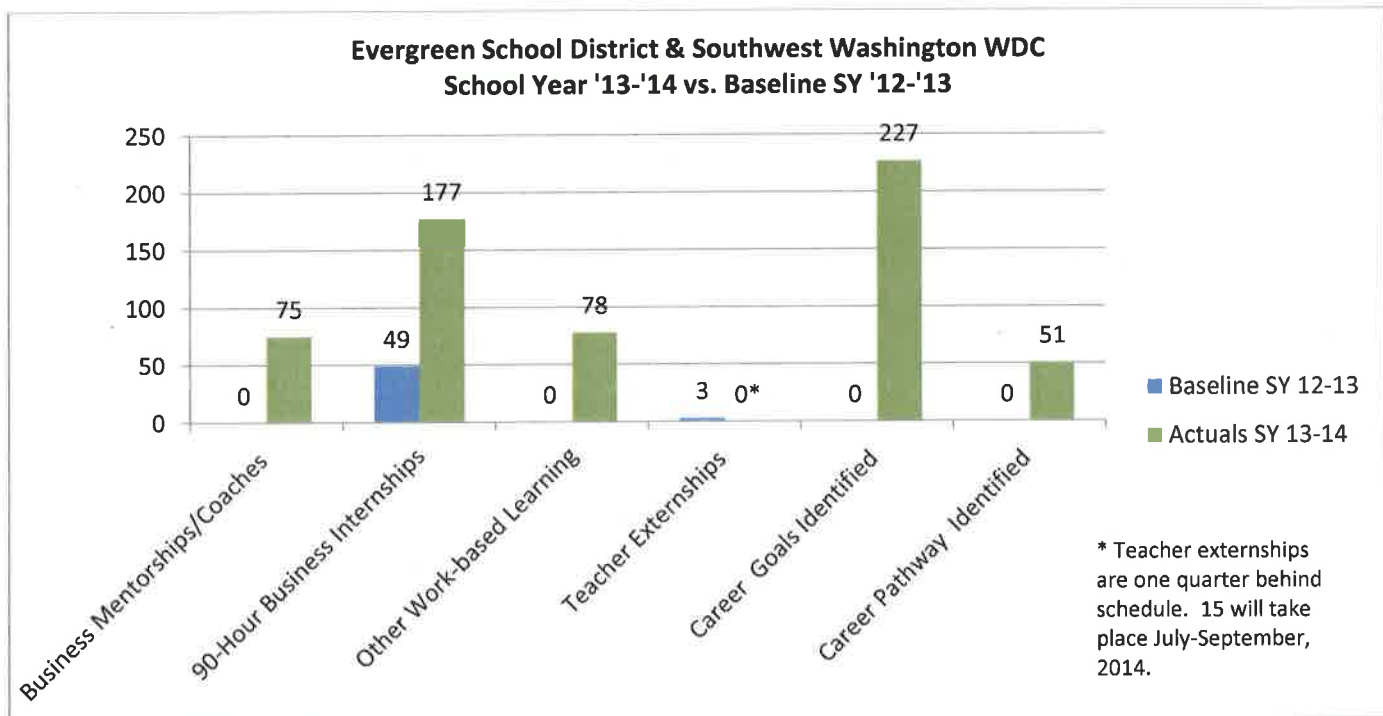

Career Readiness for a Working Washington: Data from baseline SY '12-'13 compared to actuals from SY '13-'14.

Note: These are not school-district-wide numbers. These are the outcomes for the schools in each district where Career Readiness for a Working Washington was implemented.